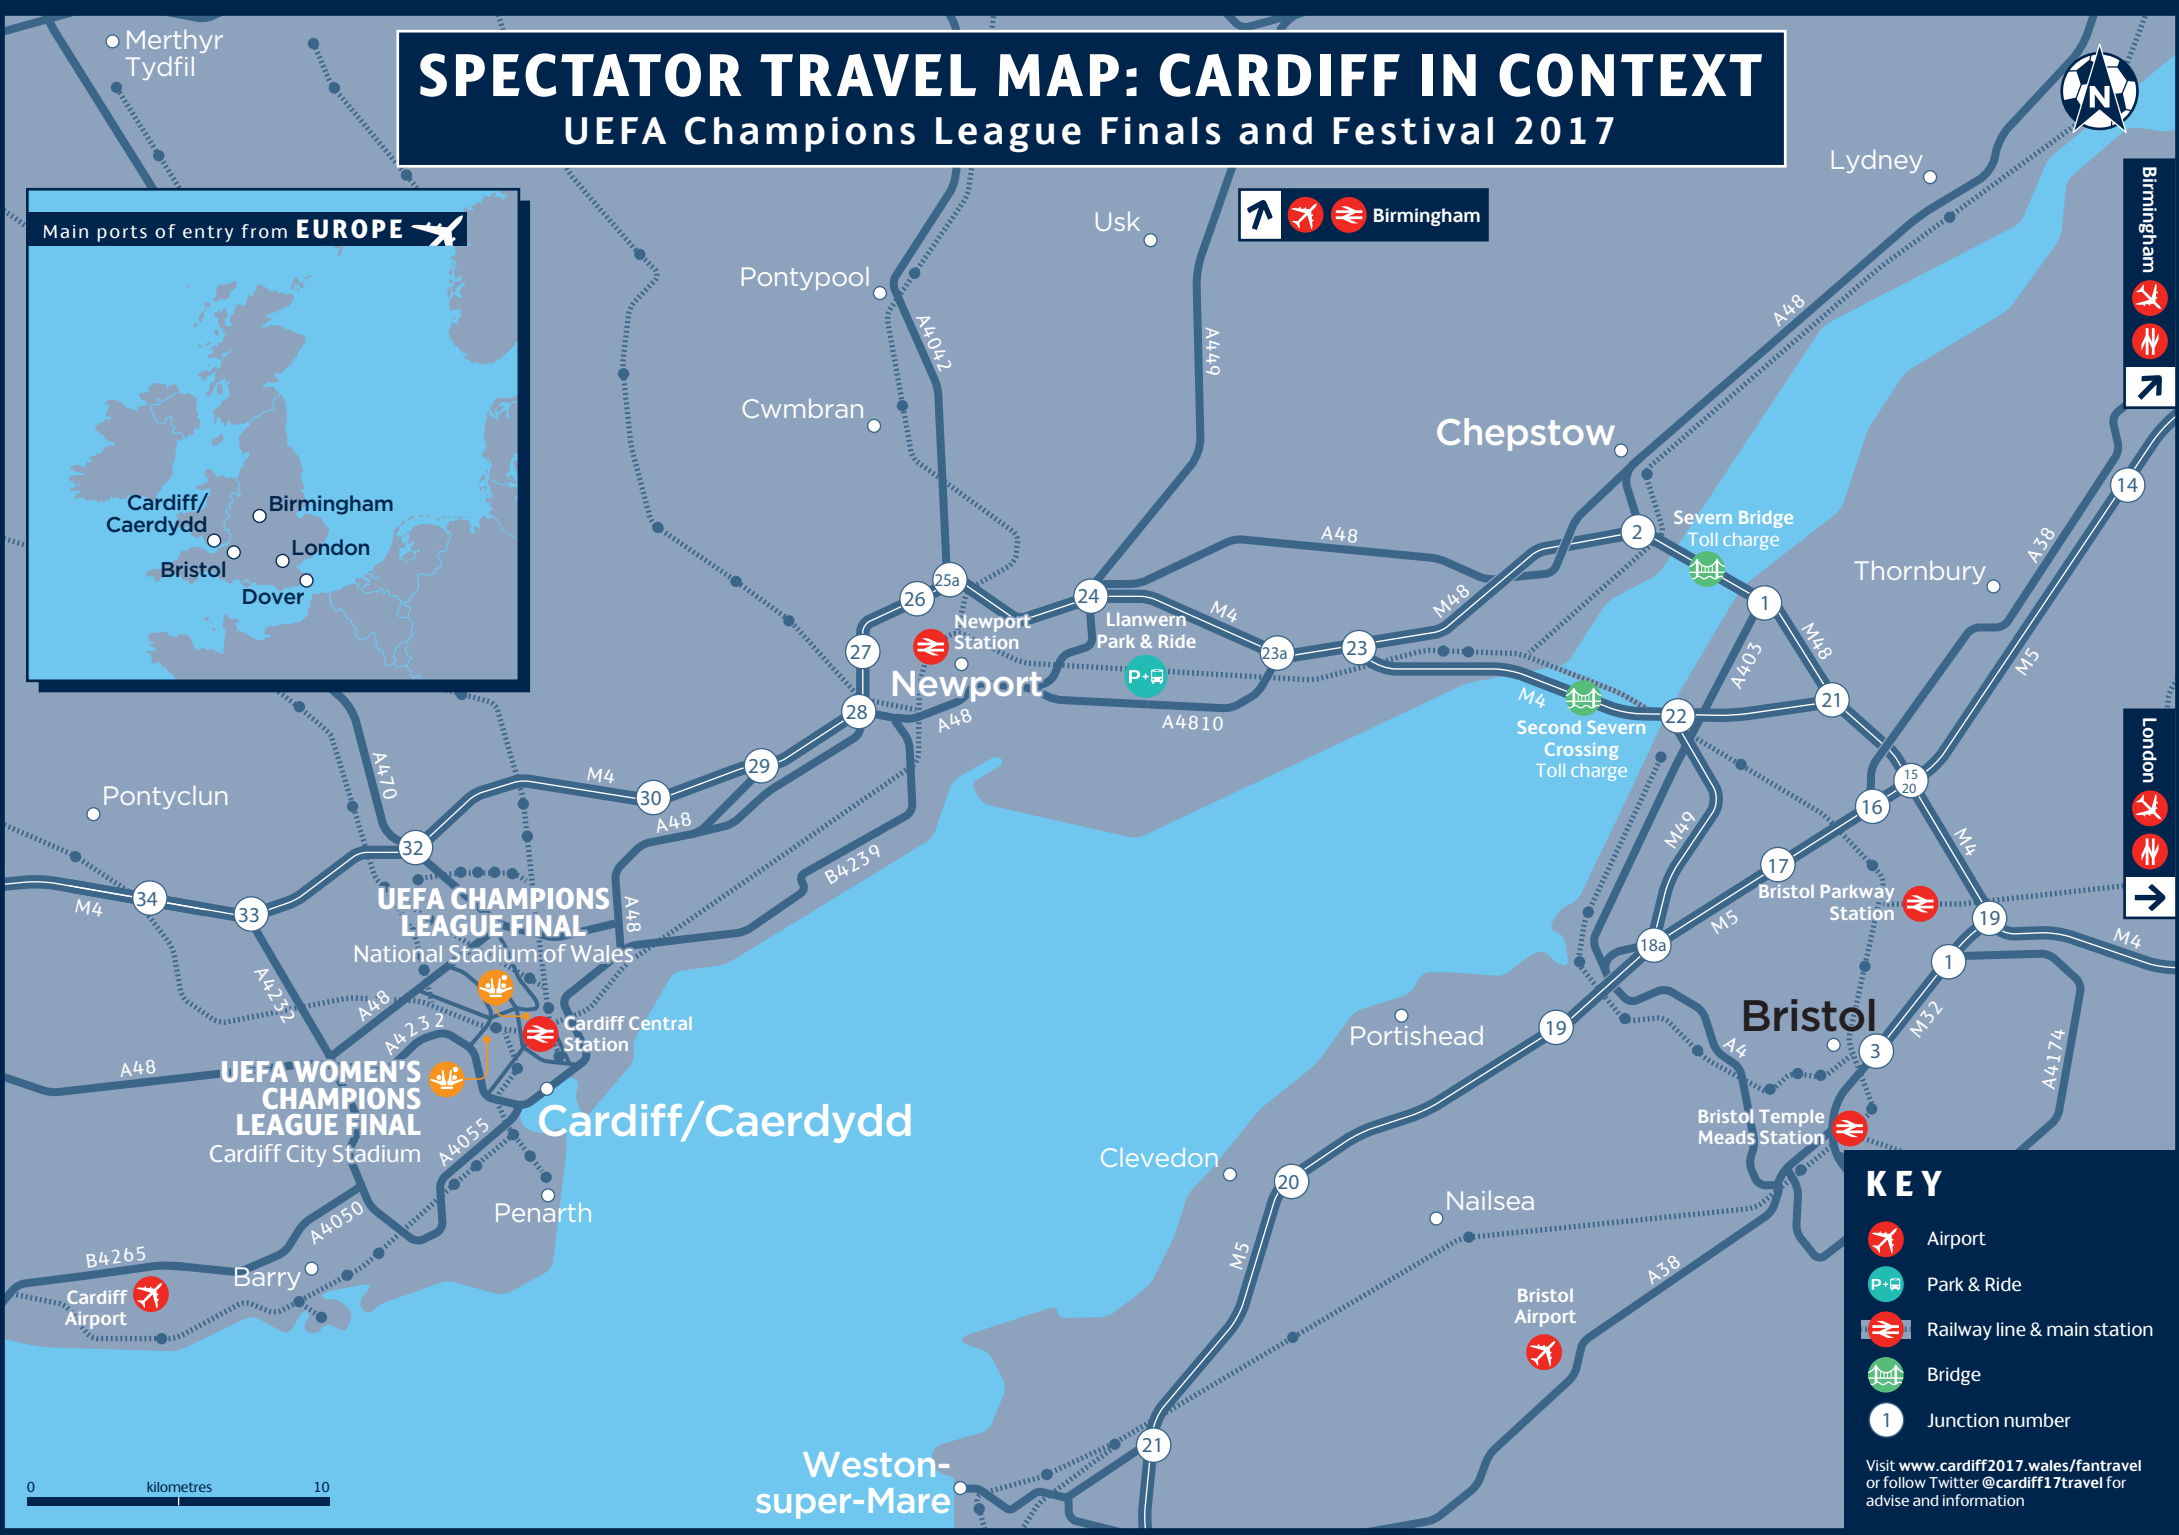

SPECTATOR TRAVEL MAP: CARDIFF IN CONTEXT

UEFA Champions League Finals and Festival 2017

- KEY**
- Airport
 - Park & Ride
 - Railway line & main station
 - Bridge
 - Junction number

Visit www.cardiff2017.wales/fantravel or follow Twitter @cardiff17travel for advise and information

0 kilometres 10