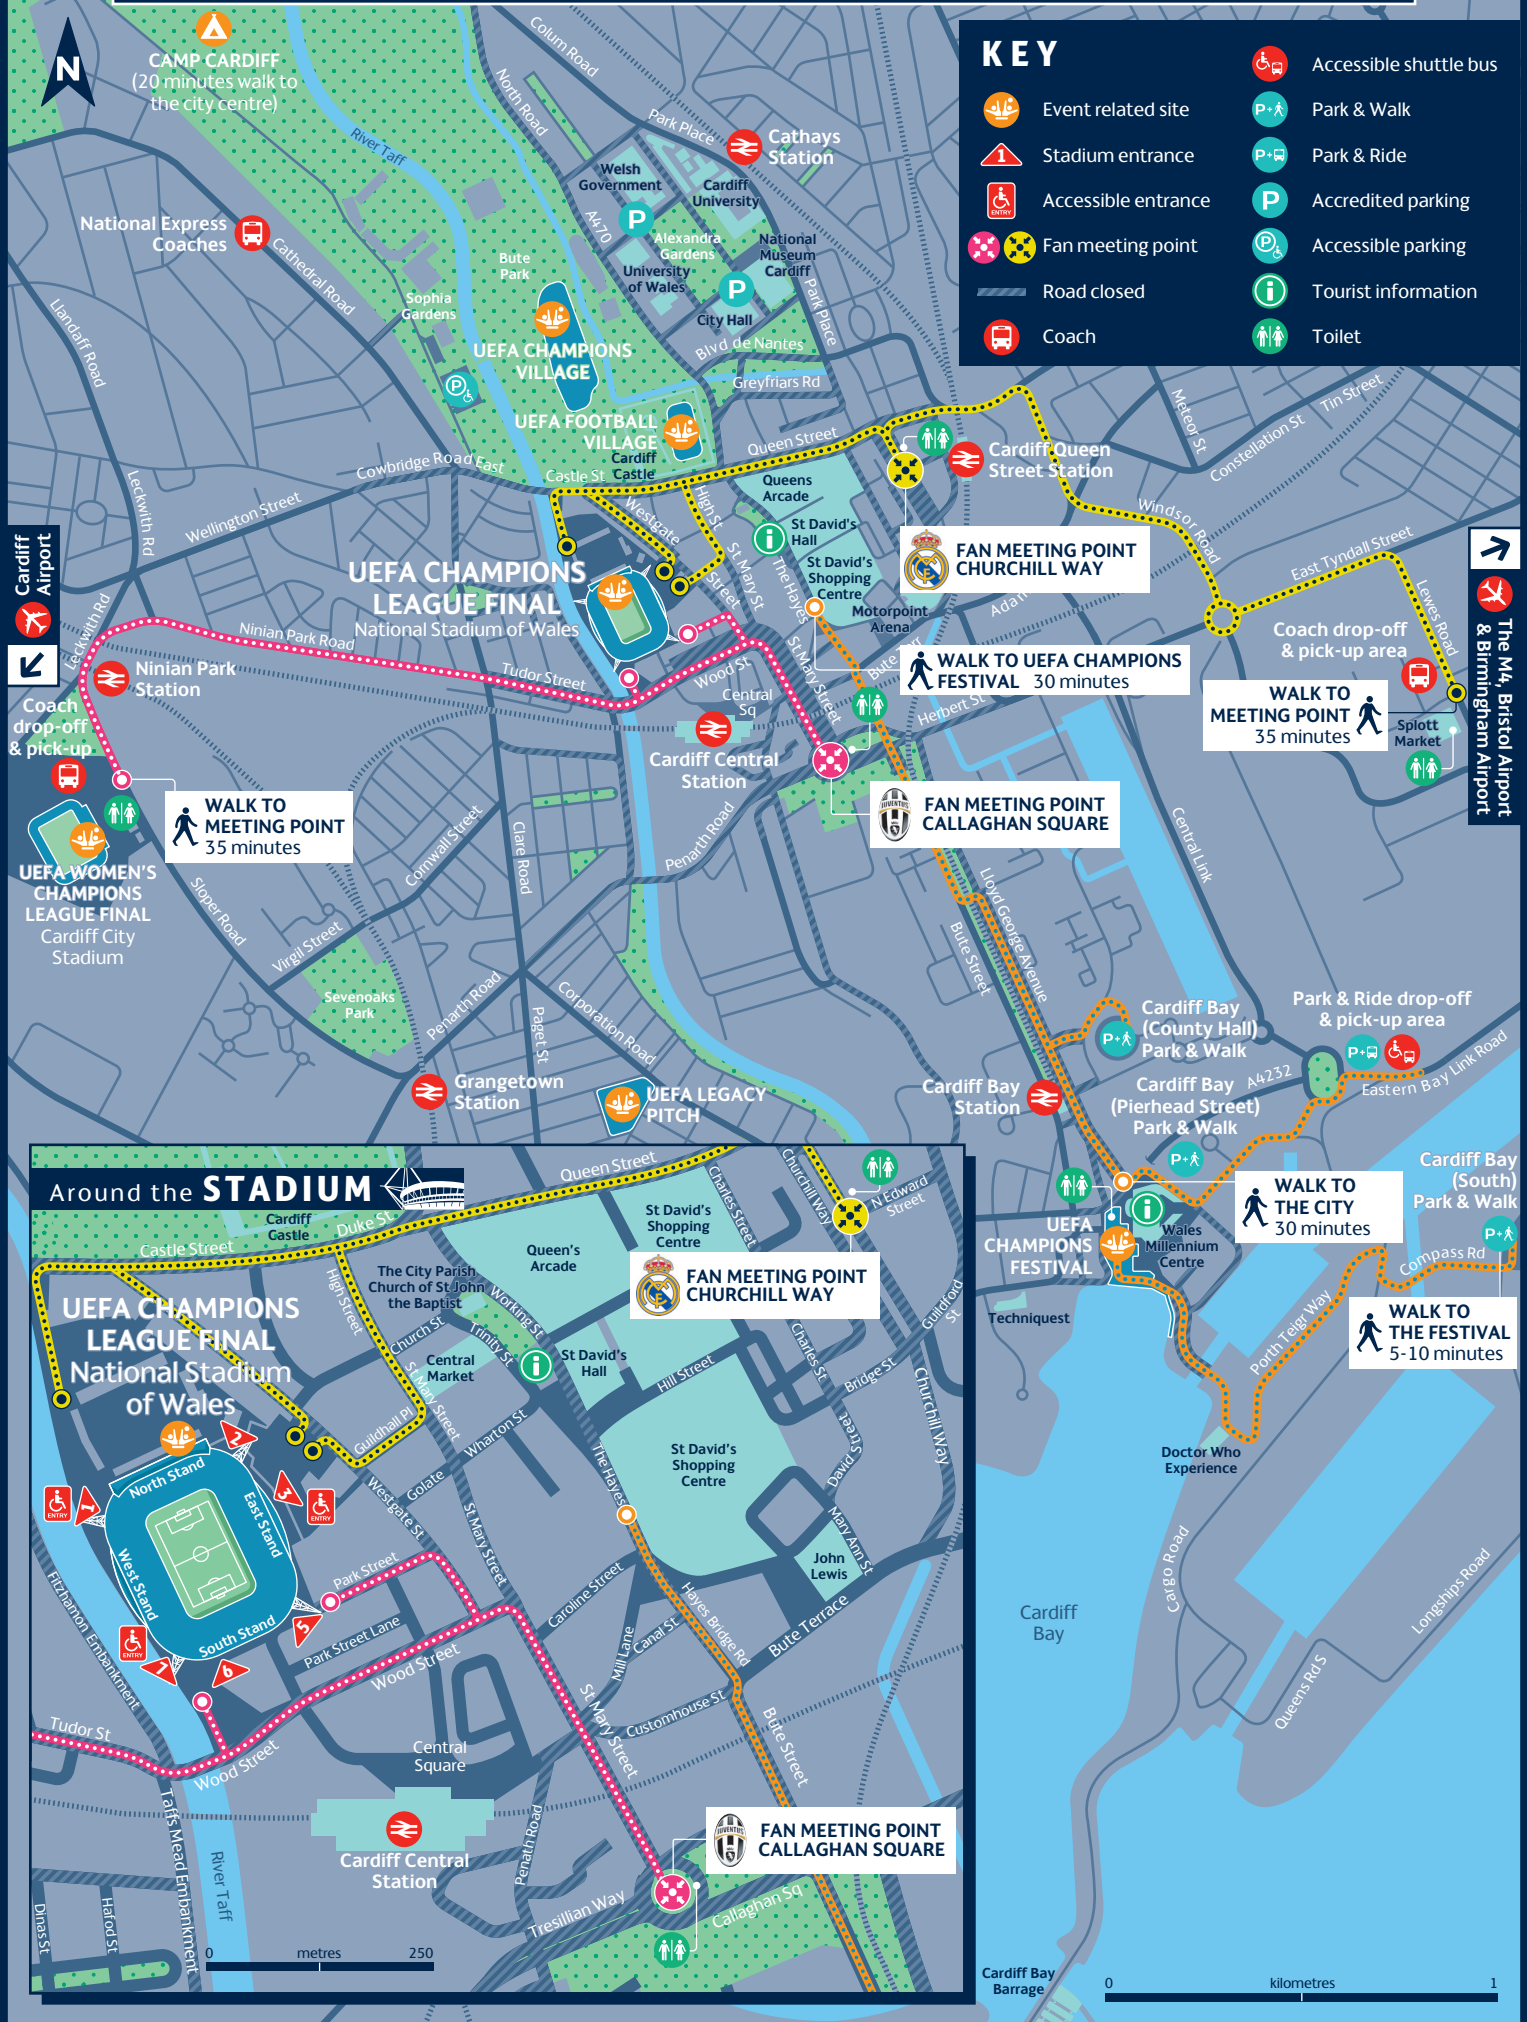

SPECTATOR TRAVEL MAP: CARDIFF CENTRAL

UEFA Champions League Final, Saturday 3 June

KEY	
	Accessible shuttle bus
	Event related site
	Stadium entrance
	Accessible entrance
	Fan meeting point
	Road closed
	Coach
	Accessible shuttle bus
	Park & Walk
	Park & Ride
	Accredited parking
	Accessible parking
	Tourist information
	Toilet