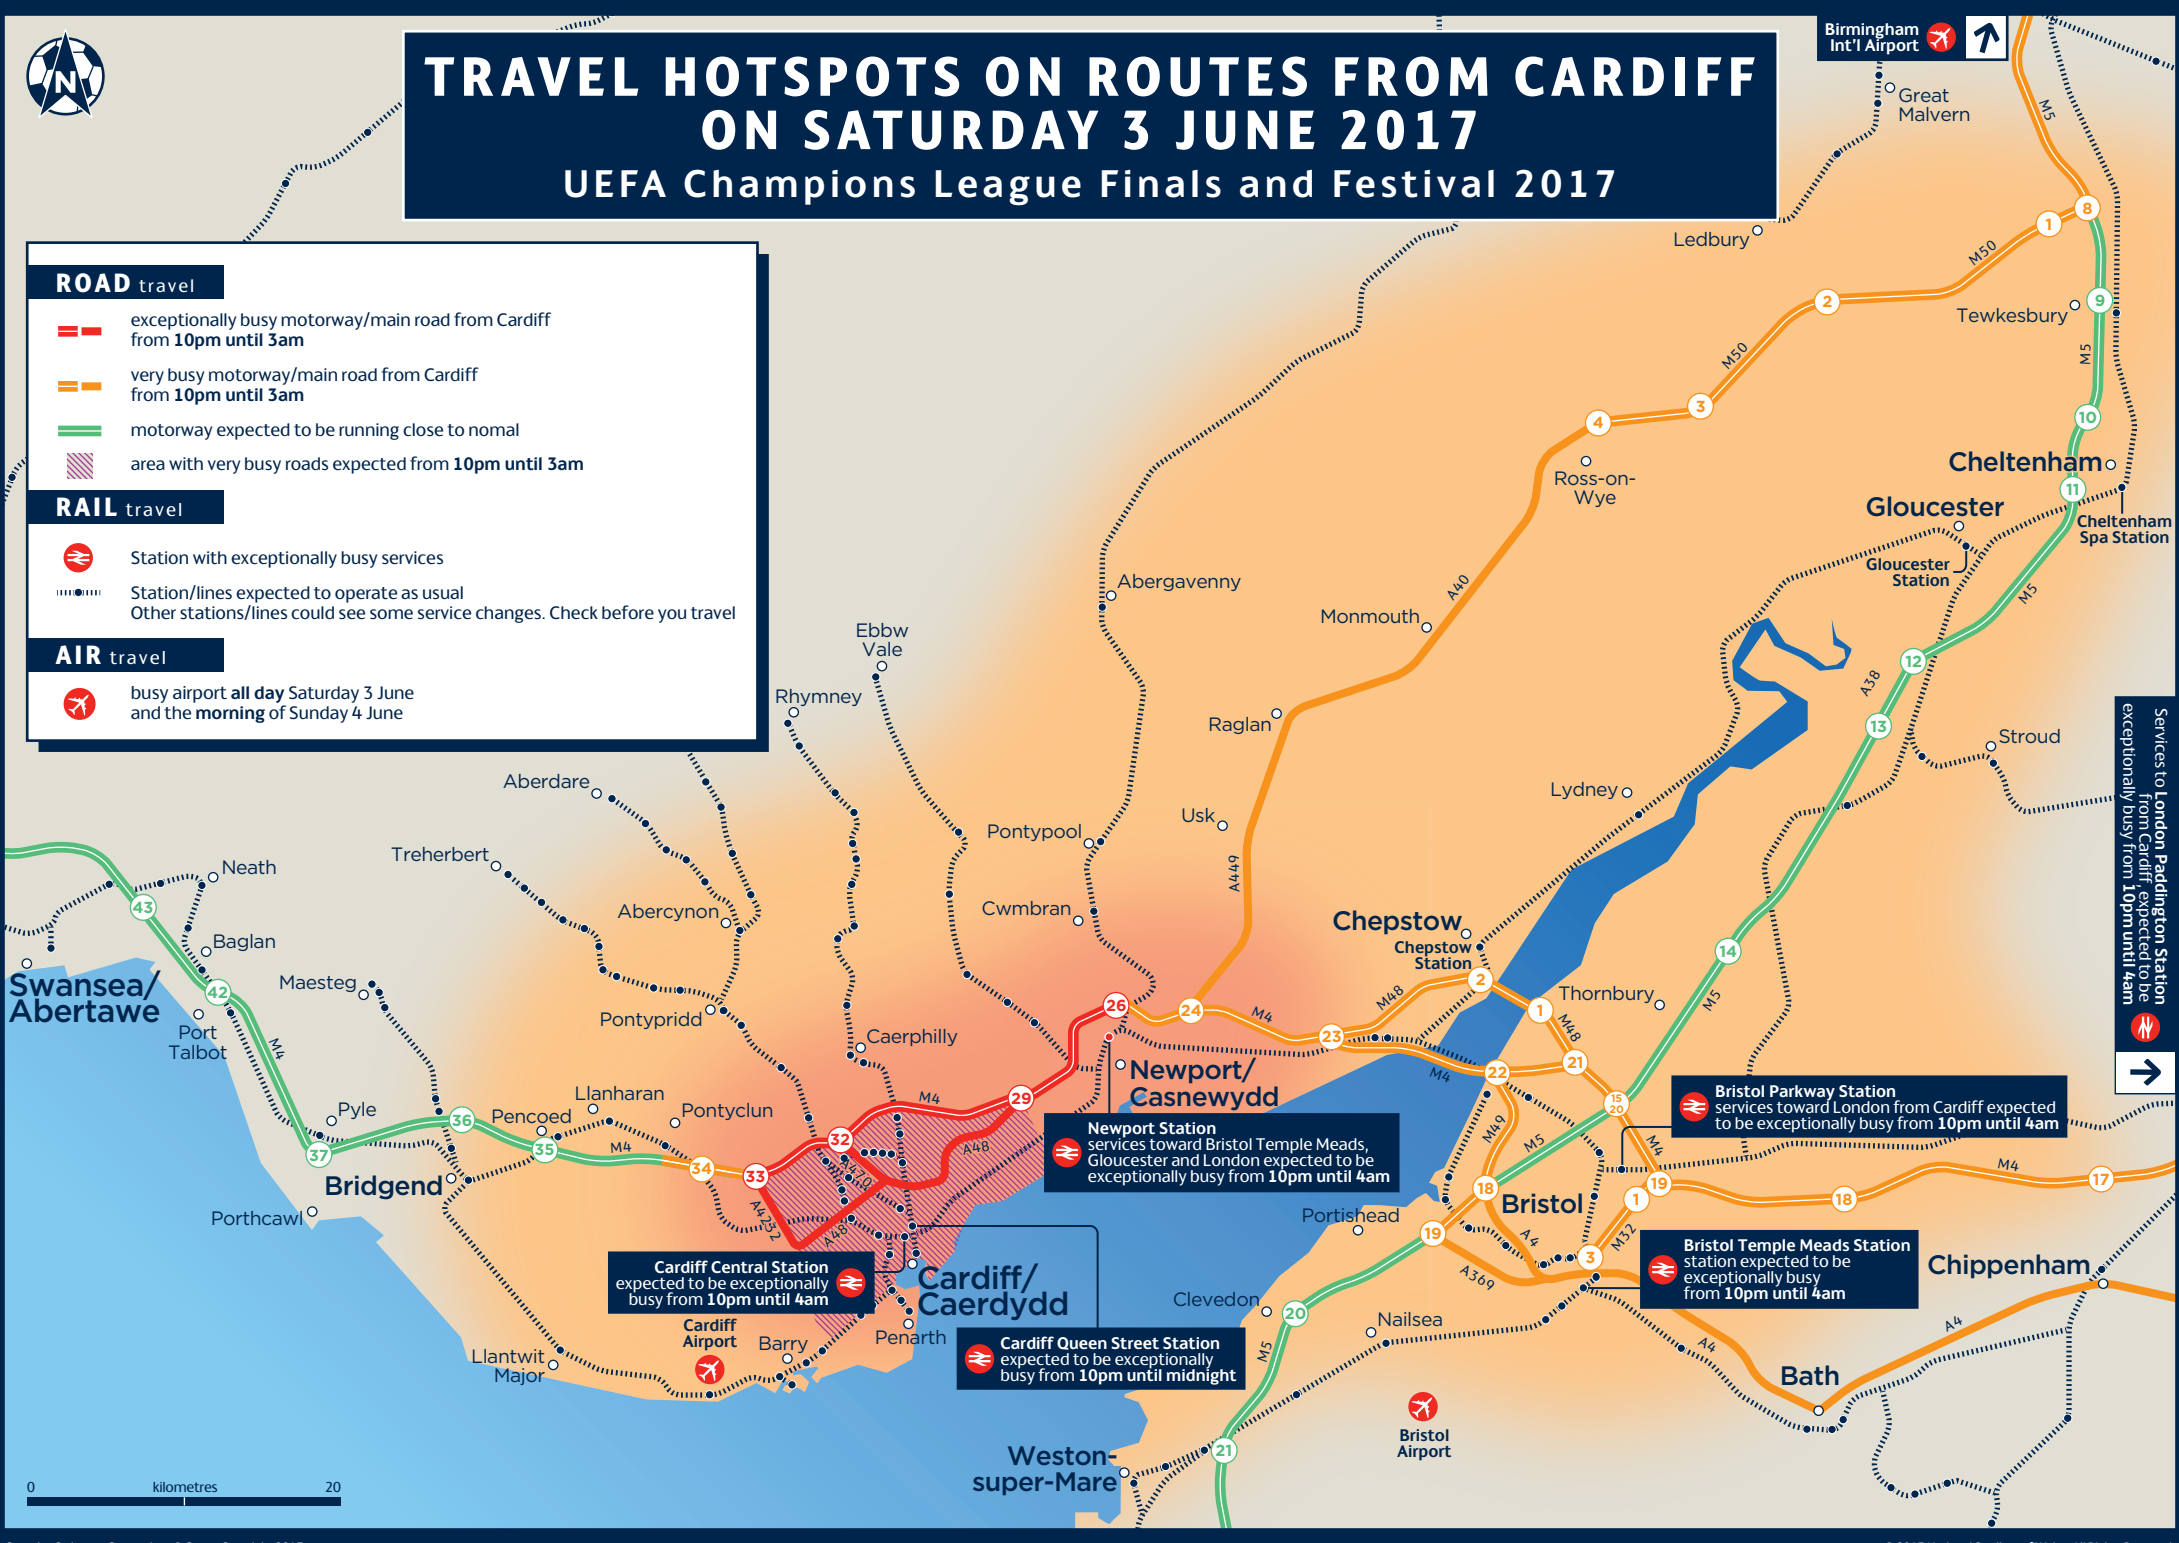

TRAVEL HOTSPOTS ON ROUTES FROM CARDIFF ON SATURDAY 3 JUNE 2017

UEFA Champions League Finals and Festival 2017

ROAD travel

- exceptionally busy motorway/main road from Cardiff from 10pm until 3am
- very busy motorway/main road from Cardiff from 10pm until 3am
- motorway expected to be running close to normal
- area with very busy roads expected from 10pm until 3am

Services to London Paddington Station from Cardiff, expected to be exceptionally busy from 10pm until 4am

Cardiff Central Station expected to be exceptionally busy from 10pm until 4am

Cardiff Queen Street Station expected to be exceptionally busy from 10pm until midnight

Newport Station services toward Bristol Temple Meads, Gloucester and London expected to be exceptionally busy from 10pm until 4am

Bristol Parkway Station services toward London from Cardiff expected to be exceptionally busy from 10pm until 4am

Bristol Temple Meads Station station expected to be exceptionally busy from 10pm until 4am

0 kilometres 20